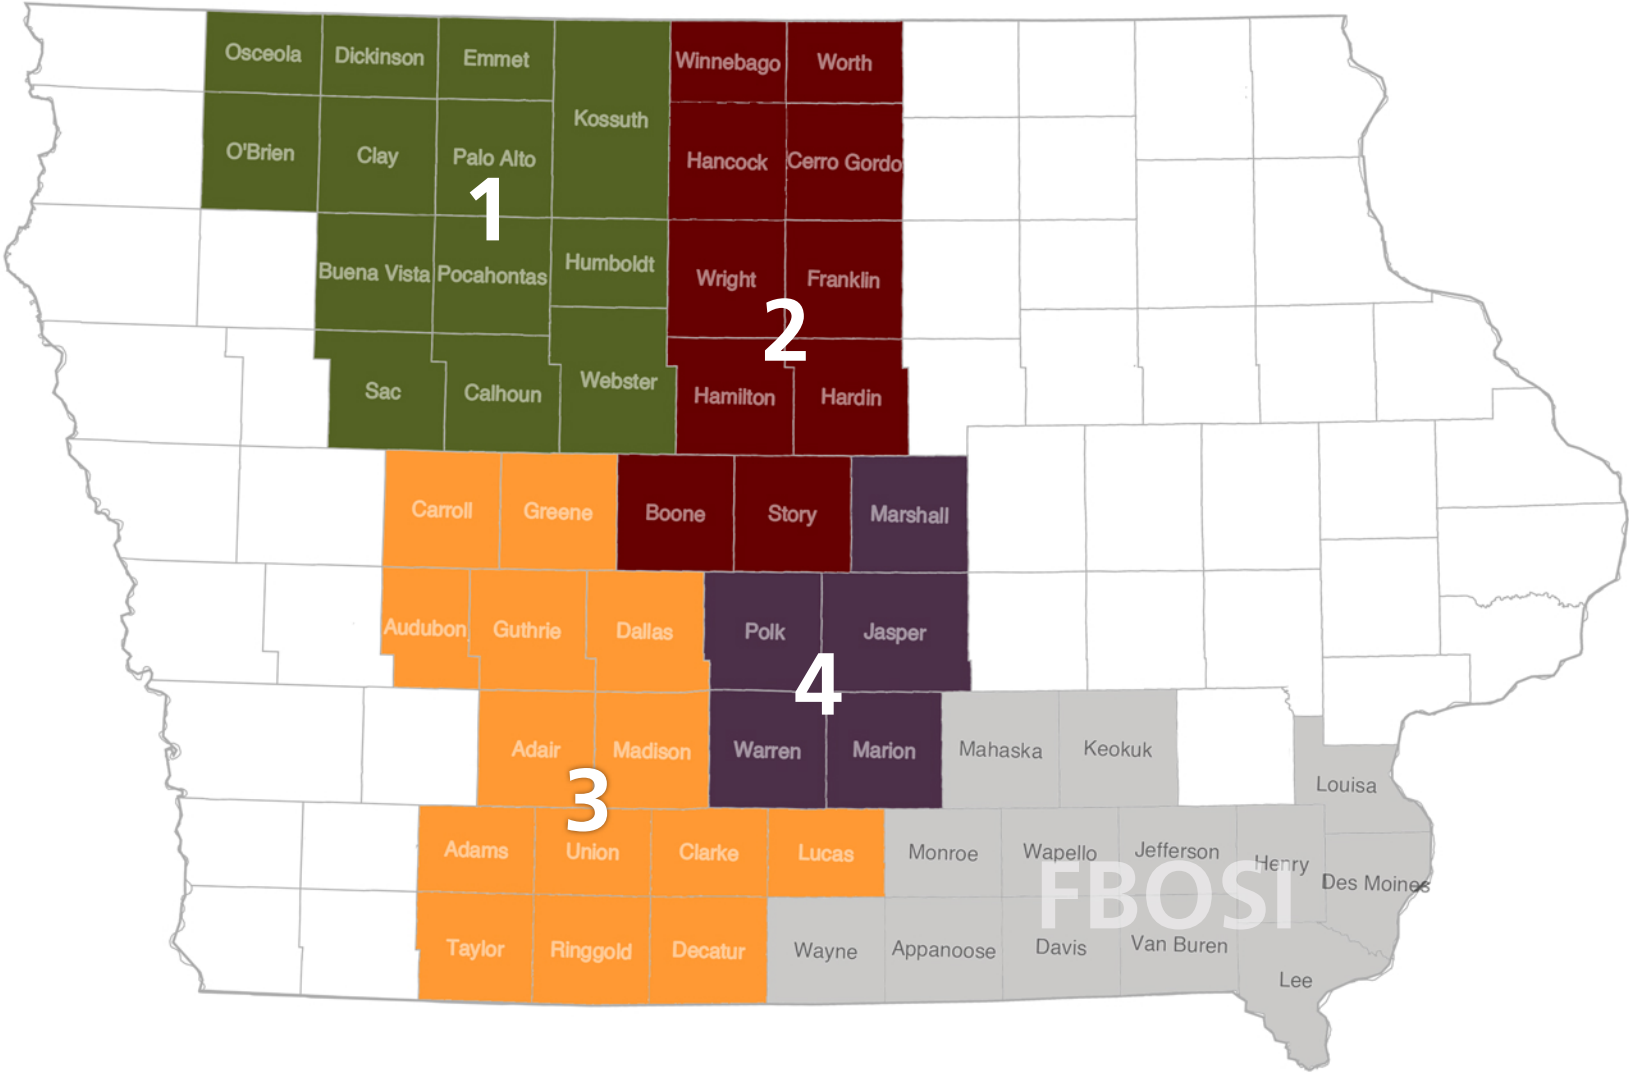

Regional Service Delivery

- 1: Kate Pauly, kpauly@foodbankiowa.org
- 2: Tami Nielsen, tnielsen@foodbankiowa.org
- 3: Abbi Neighbour, aneighbour@foodbankiowa.org
- 4: Lexi Prigge, lprigge@foodbankiowa.org